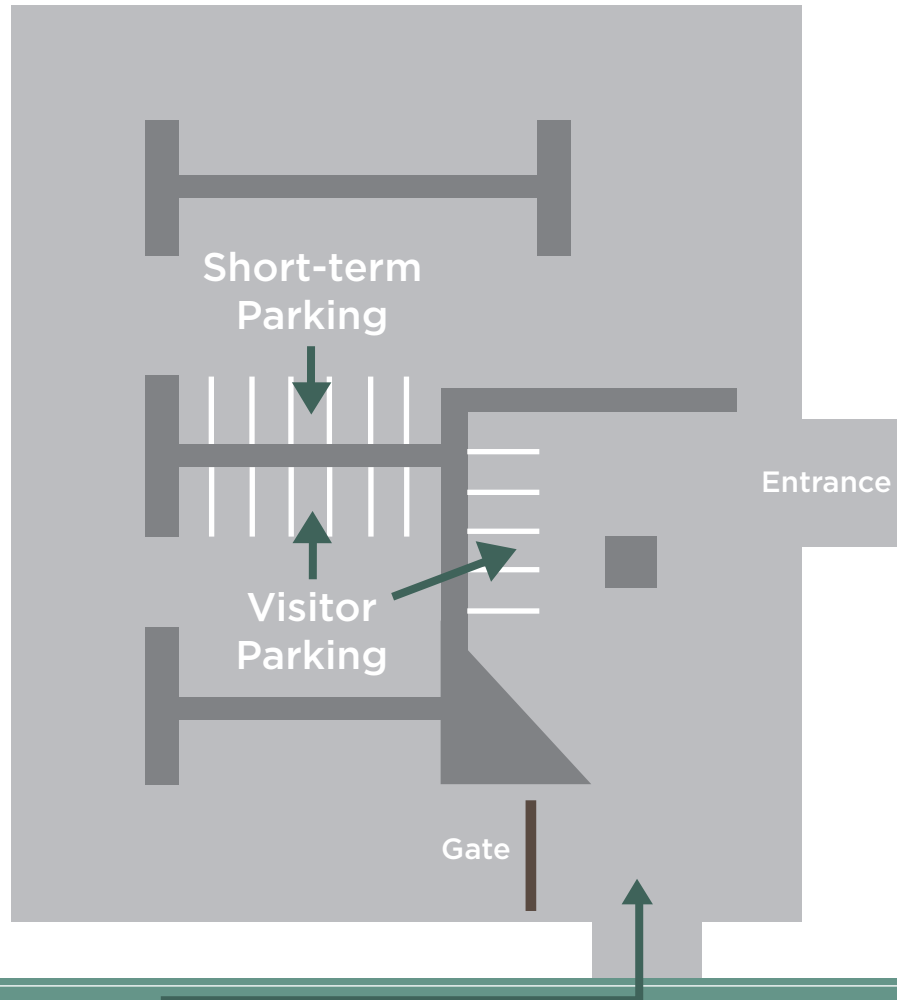

← FARNAM STREET (one way)

↑ 24th STREET (one way)

FEDERAL RESERVE BANK BUILDING

UNITED WAY

United Way of the Midlands' visitor parking is located on the west side of the Federal Reserve Bank of Kansas City – Omaha Branch Building at 2201 Farnam Street. Visitors can access the lot from Harney Street. Please park in the designated visitor stalls in the circular drive or pull up to the gate and notify UWM via the call box of your arrival. All UWM visitor parking spots are indicated on the map. UWM parking spots are painted with white lines. Please do not park in spaces with blue lines.

HARNEY STREET (one way) →