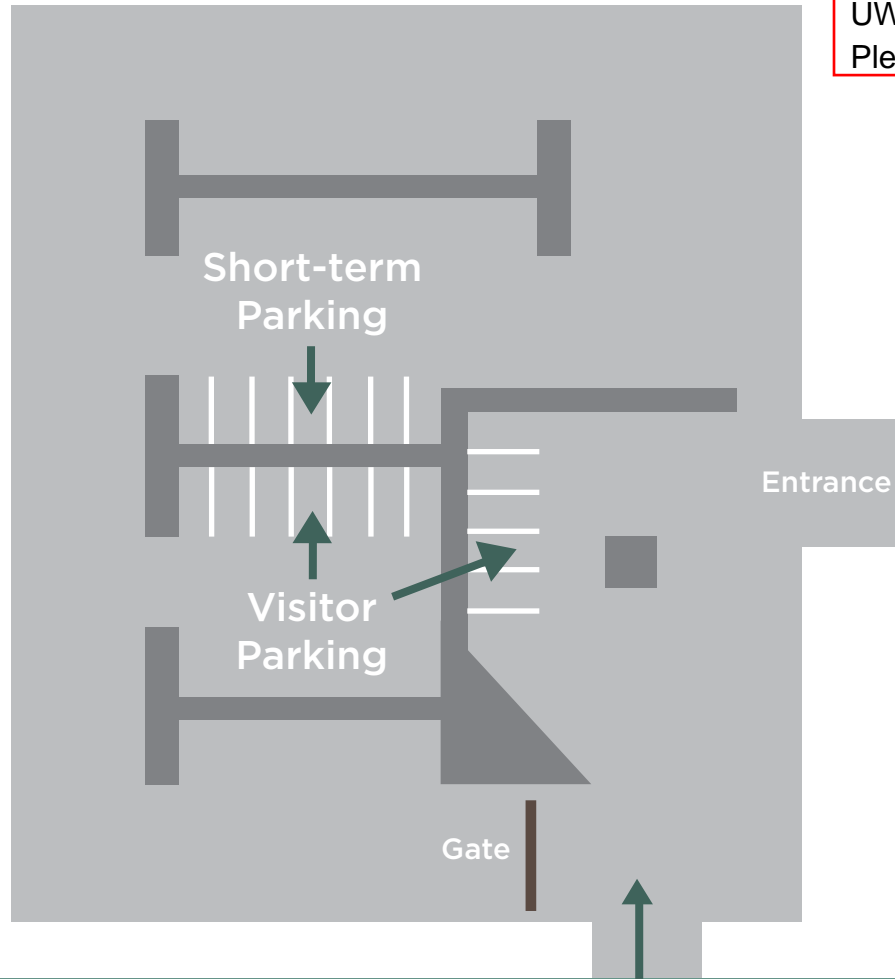

← FARNAM STREET (one way)

↑ 24th STREET (one way)

UWM parking spaces are painted with white lines.
Please do not park in any of the spaces painted in blue.

FEDERAL RESERVE BANK BUILDING

UNITED WAY

United Way of the Midlands' visitor parking is located on the west side of the Federal Reserve Bank of Kansas City – Omaha Branch Building at 2201 Farnam Street. Visitors can access the lot from Harney Street. Please park in the designated visitor stalls in the circular drive or pull up to the gate and notify UWM via the call box of your arrival. All UWM visitor parking spots are indicated on the map.

HARNEY STREET (one way) →

SOUTH